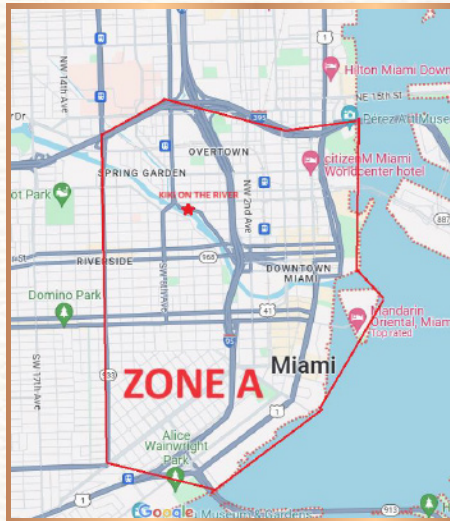

HOUSE CAR *Lone Divisions*

ZONE A