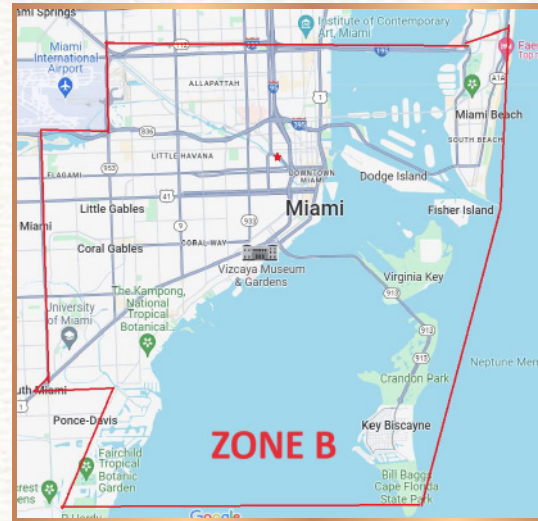

ZONE B

ZONE C